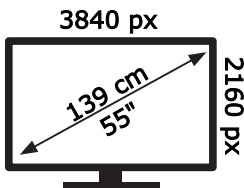

ENERG

TOSHIBA

55QA4163DG

77 kWh/1000h

ABCDE **F** G

77 kWh/1000h

50614950

2019/2013